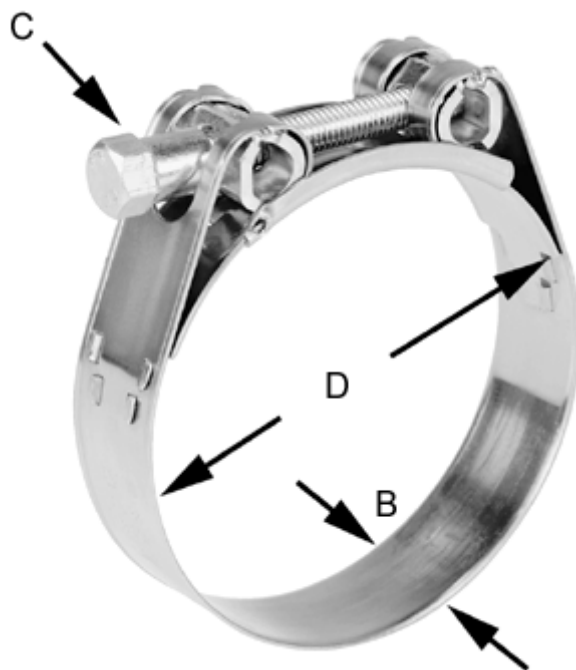

Article number: 025916204049

Description: Heavy Duty Clamp GBS M 49/20 W4 SK STC

Measures

C (screw type) = SK
Diameter D = 47-51
Width B = 20